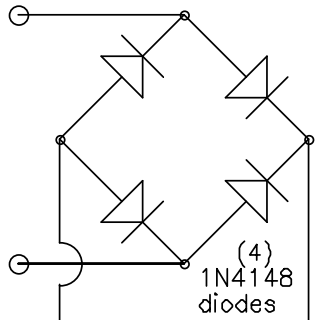

16-20 V.A.C.
60 Hz. input From doorbell

Door bell activated delay
Garage door opener
(10-12 secs.)