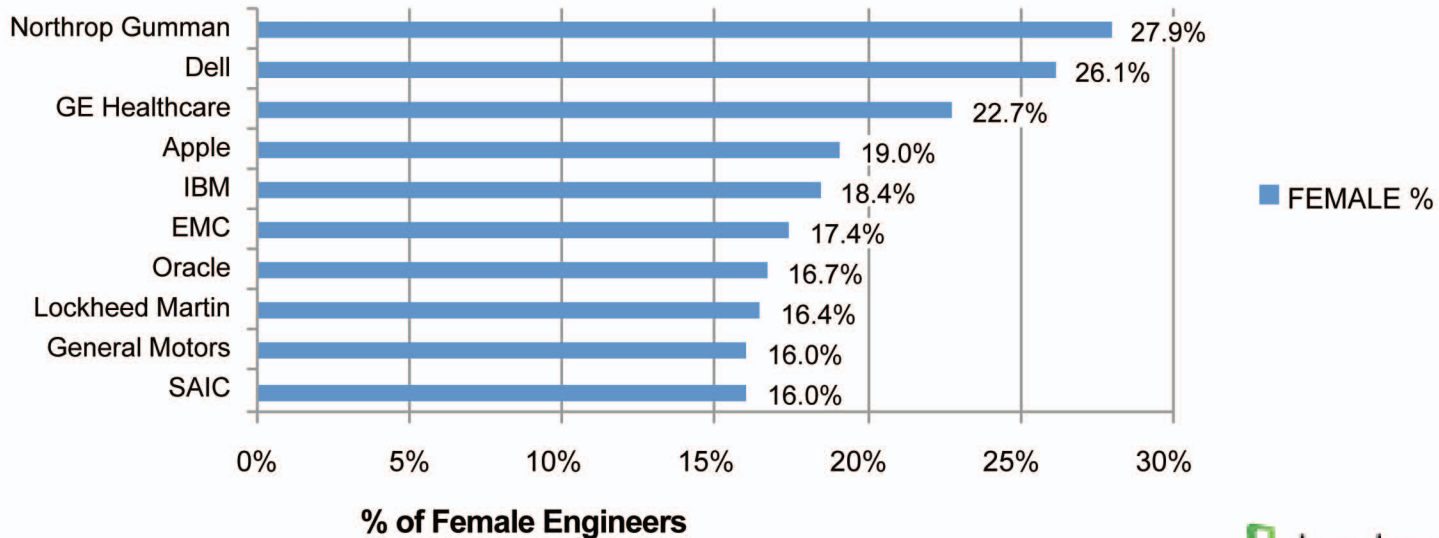

Employers with Highest % of Female Engineers

* Source: Based on 4700 engineering bonus reports collected through 2/18/2009